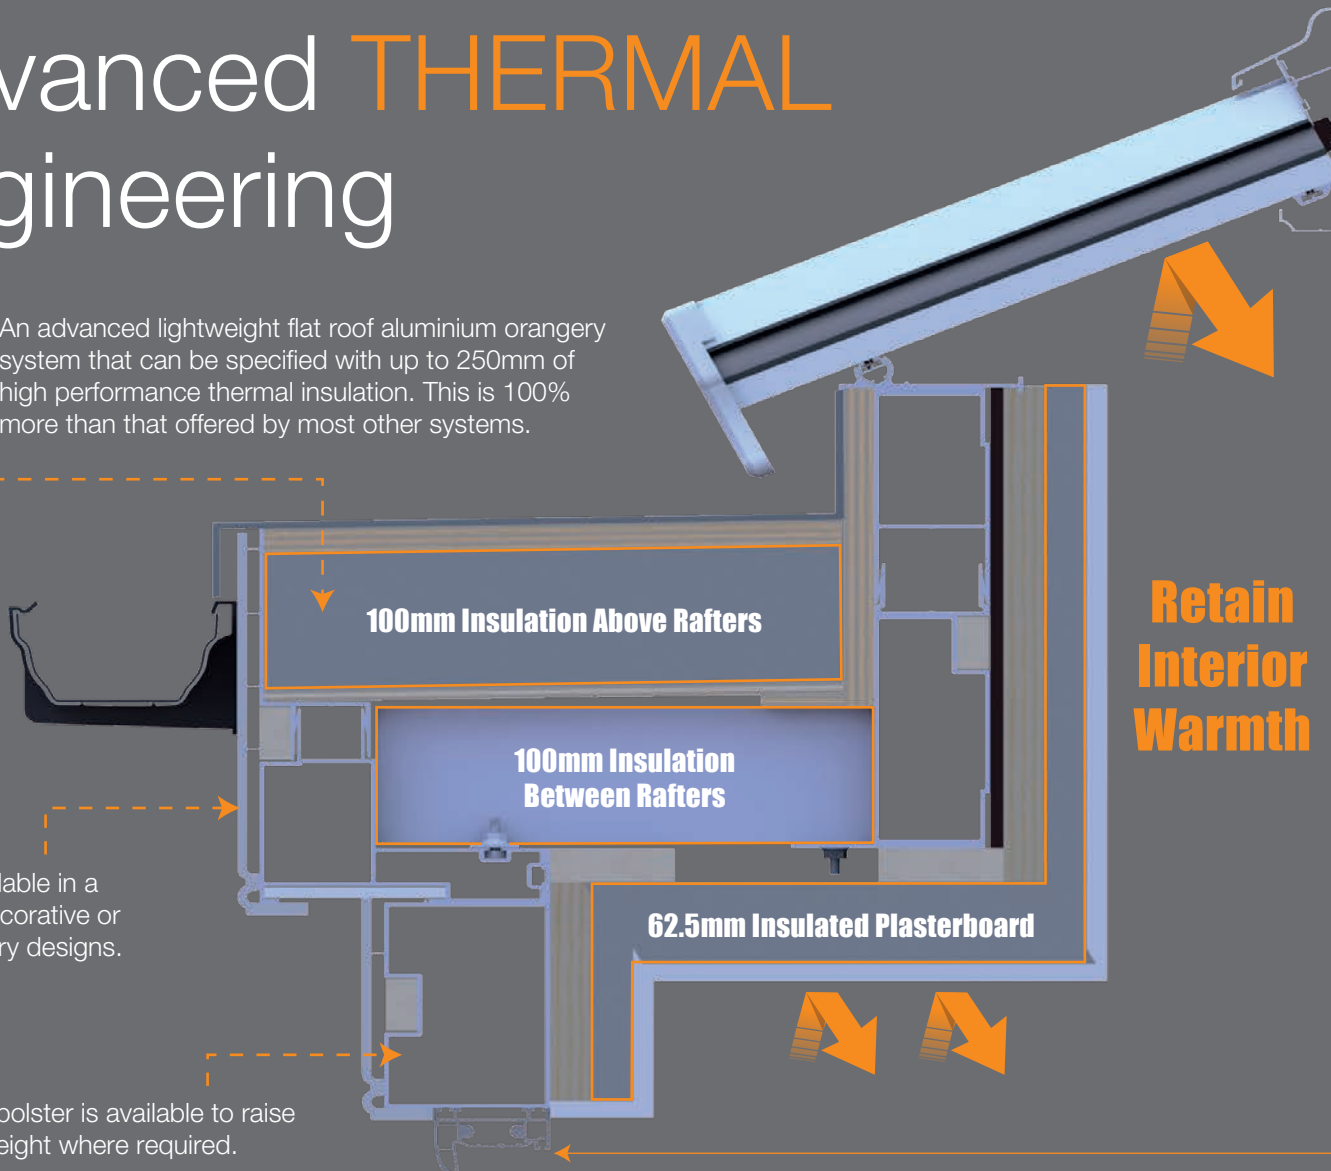

Advanced THERMAL Engineering

100% more

An advanced lightweight flat roof aluminium orangery system that can be specified with up to 250mm of high performance thermal insulation. This is 100% more than that offered by most other systems.