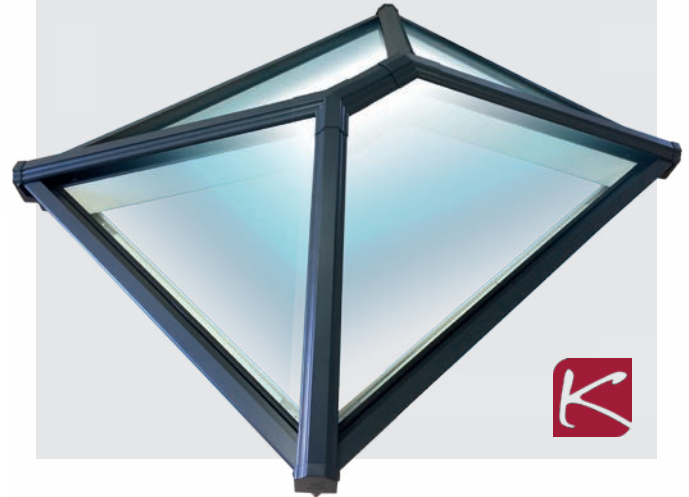

Engineering Simplicity
& Performance

SupaLite
ORANGERIES

THERMAL
flat roof performance aluminium
ORANGERIES

SupaLite

SUP060 v2 06/18

Better by Design

A highly thermally efficient aluminium flat roof orangery combining simplicity, performance and flexibility.

The arrival the orangery roof is a natural progression for us building on the incredible success of our SupaLite tiled roof range.

Advanced THERMAL Engineering

100% more

An advanced lightweight flat roof aluminium orangery system that can be specified with up to 250mm of high performance thermal insulation. This is 100% more than that offered by most other systems.

Lanterns

A slim and elegant lantern that fits perfectly in any home whilst retaining traditional features in a contemporary design.

At only 57mm wide, the spas and ridge sections are amongst the slimmest on the market.

Fully concealed fixing ensure graceful sight lines throughout.

ALSO AVAILABLE THE SUPALITE **PITCHED ROOF ORANGERY**

The SupaLite Roof is the only roof available with a unique pitched roof orangerie. Enjoy the extra space with a vaulted ceiling whilst retaining the light from a lantern.