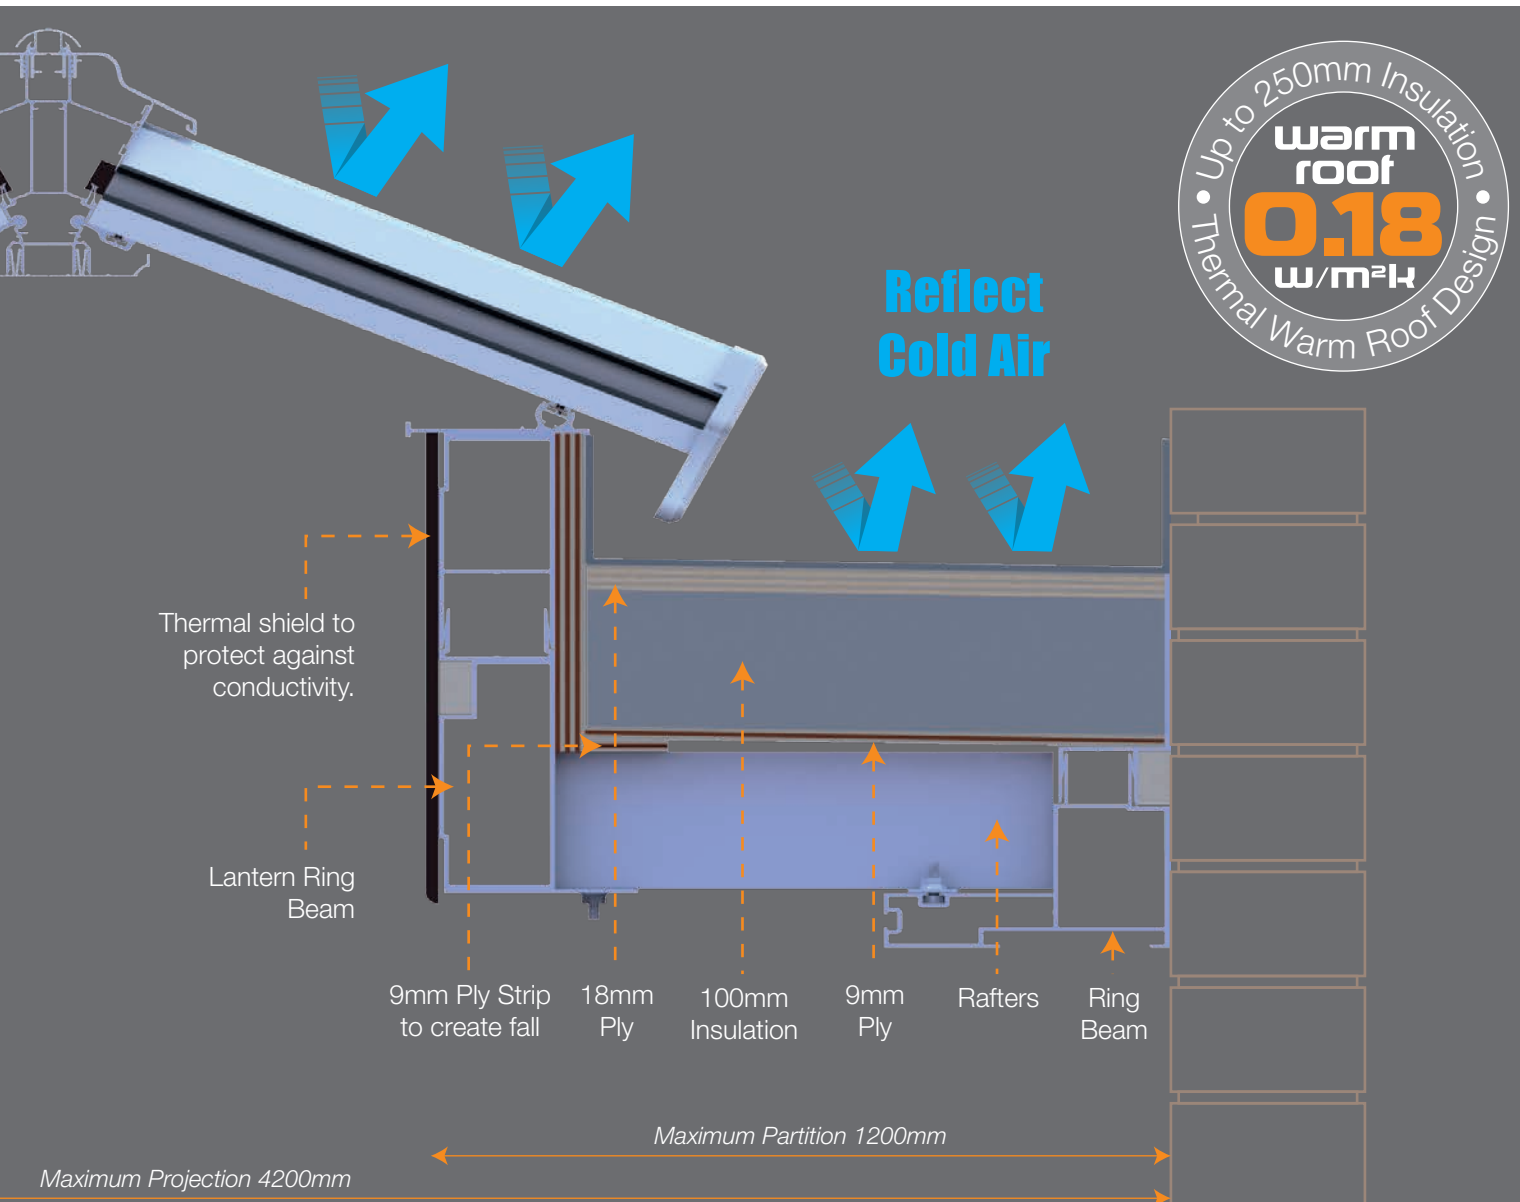

Benefits

Delivered pre-cut ready for immediate assembly on-site.

“With a range of options, perfect for today's vision of modern living”

One of the most advanced flat roof orangery systems available, designed specifically for ease of install, longevity and performance.

- ✓ Huge saving on labour costs
- ✓ 7 day order turnaround (subject to delivery rotas)
- ✓ Ideal for new build or retro fit
- ✓ Optional lantern/glass
- ✓ Installed ready for your own choice of roof coverings