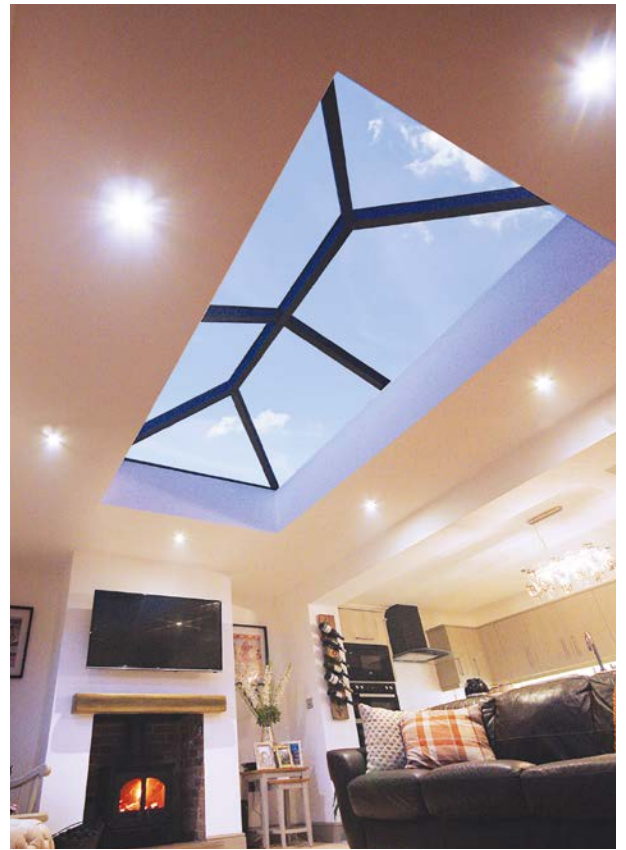

Benefits

Delivered pre-cut ready for immediate assembly on-site.

“With a range of options, perfect for today's vision of modern living”

One of the most advanced flat roof orangery systems available, designed specifically for ease of install, longevity and performance.

- ✓ Huge saving on labour costs
- ✓ 7 day order turnaround (subject to delivery rotas)
- ✓ Ideal for new build or retro fit
- ✓ Optional lantern/glass
- ✓ Installed ready for your own choice of roof coverings