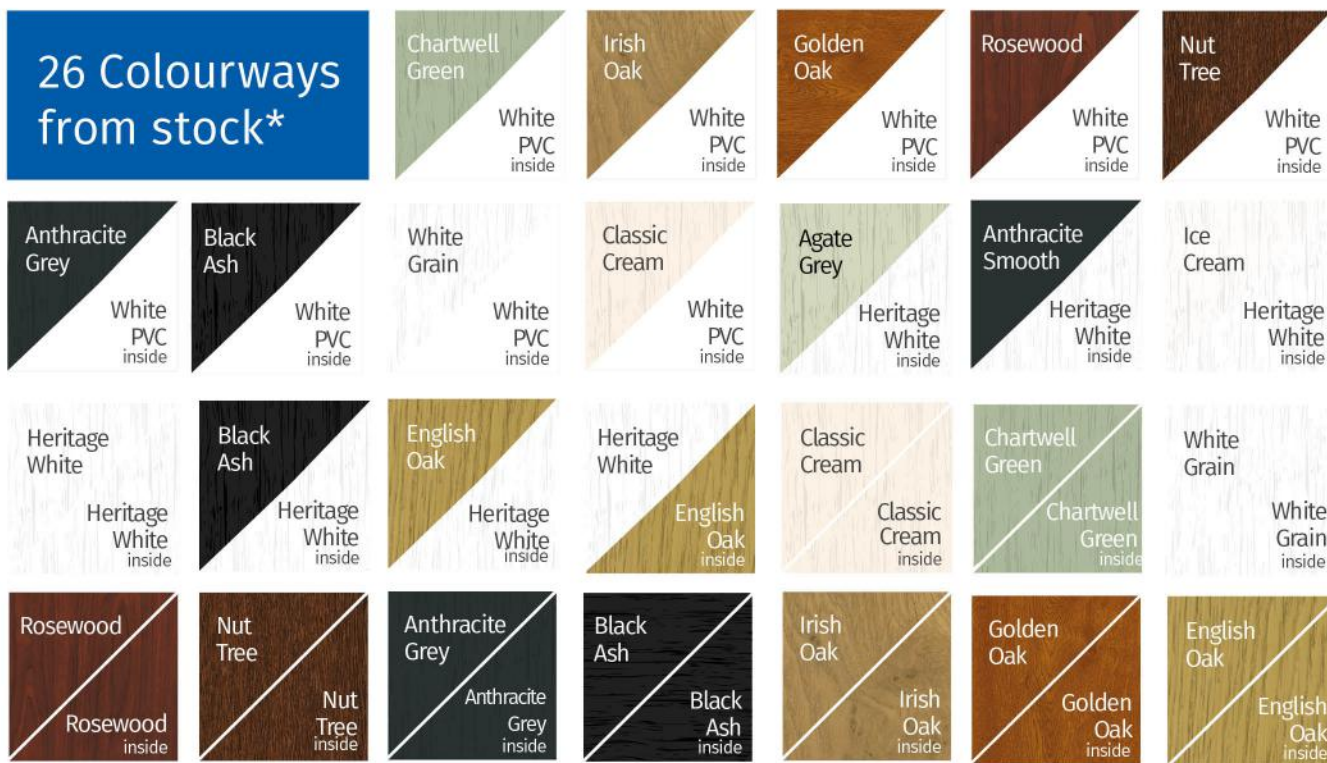

Heritage Colour Collection

A unique range of woodgrain foil colours in 26 colourways from stock, complete with matching ancillaries, trims and accessories.

*Please note this full Heritage Colour range is not available for the Fully Reversible Window or the Monorail Sliding Door.